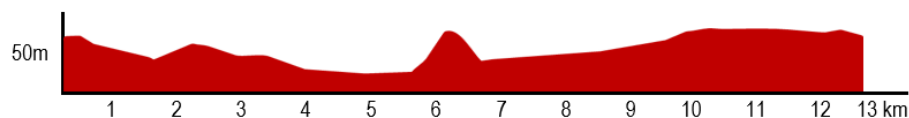

DISTANCE (km)	INSTRUCTION			DESCRIPTION
8.3			Turn Left	Traffic Light Junction - To Persiaran Perdana
8.5			Straight On	Traffic Light Junction - Lebuhr Saujana
9.3			Straight On	Traffic Light Junction - Lebuhr Setia
9.4			Straight On	Junction - Jalan P4b on the Left
9.5			Straight On	Traffic Light Junction - Jalan Kemerdekaan & Wisma Tani on the Left
9.6			Straight On	Junction - Jalan P3f on the Left
9.7			Straight On	Perbadanan Putrajaya on the Left
9.9			Straight On	Junction - Jalan P3c & Auditorium Cempaka Sari on the Left
10.0			Straight On	Jalan Pembangunan on the Left
10.1			Straight On	Junction - Jalan P2k on the Left
10.2			Straight On	Traffic Light Junction - Lebuhr Bestari & Menara Usahawan on the Left
11.0			U-Turn	Lebuhr Wawasan (Kementerian Kewangan Malaysia on the Left)
11.4			Straight On	Junction - Jalan P2w on the Left
11.7			Straight On	Junction - Jalan P2s on the Left
11.8			Straight On	Traffic Light Junction - Lebuhr Bestari on the Left
11.9			Straight On	Junction - Jalan P2p on the Left
12.0			Straight On	Traffic Light Junction - Jalan Pembangunan on the Left
12.3	RACE FINISH N 02°55.049 E 101°41.115			Dataran Putrajaya, Persiaran Perdana, Presint 3, Putrajaya (Istana Kehakiman on the Left)

PROFILE & LAST 3KM PROFILE